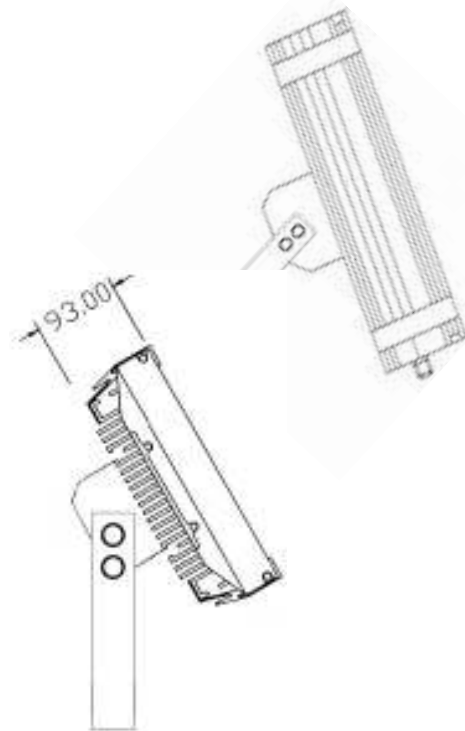

FLOOD LIGHT (80W/100W/120W/140W)

PARAMETER:

- **Type:** APP-FL570-02 (80W/100W/120W/140W)
- **Light source:** LED
- **Power:** 80W/100W/120W/140W
- **Work voltage:** AC(85V-265V)/(50-60HZ)
- **Power factor(PF):** >0.9
- **Light efficiency:** 70-100 lm/w
- **No UV or IR light radiation**
- **Fixture efficiency:** >90%
- **View angle:** 40°
- **Color instruction:** >80
- **Color temperature(CCT):** 2600-7000K
- **Life time:** >50,000 hrs
- **Luminance decrease:** keep lighting 1000hours decrease1%
- **IP grade:** IP65
- **CE certification**
- **Net weight:** 11.2kg
- **Gross weight:** 12.5kg
- **Dimension of the product:** 593*285*93mm
- **Dimension of the external box:** 68*33*26cm
- **Quantity (PCS):** 1 pcs in a carton

STALL NO. 2M-15 168 MALL STA. ELENA ST., BINONDO, MANILA

URL: WWW.LED.PH

EMAIL: APPLED888@YAHOO.COM.PH

PRODUCT DIMENSIONS:

PHOTOMETRIC RESULTS: