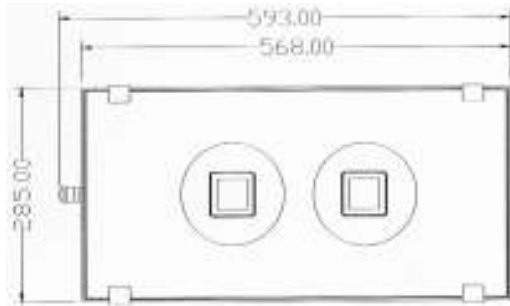

FLOOD LIGHT (80W/100W/120W/140W)

PARAMETER:

- **Type:** APP-FL570-02 (80W/100W/120W/140W)
- **Light source:** LED
- **Power:** 80W/100W/120W/140W
- **Work voltage:** AC(85V-265V)/(50-60HZ)
- **Power factor(PF):** >0.9
- **Light efficiency:** 70-100 lm/w
- **No UV or IR light radiation**
- **Fixture efficiency:** >90%
- **View angle:** 40°
- **Color instruction:** >80
- **Color temperature(CCT):** 2600-7000K
- **Life time:** >50,000 hrs
- **Luminance decrease:** keep lighting 1000hours decrease1%
- **IP grade:** IP65
- **CE certification**
- **Net weight:** 11.2kg
- **Gross weight:** 12.5kg
- **Dimension of the product:** 593*285*93mm
- **Dimension of the external box:** 68*33*26cm
- **Quantity (PCS):** 1 pcs in a carton

STALL NO. 2M-15 168 MALL STA. ELENA ST., BINONDO, MANILA

URL: WWW.LED.PH

EMAIL: APPLED888@YAHOO.COM.PH

PRODUCT DIMENSIONS:

PHOTOMETRIC RESULTS: