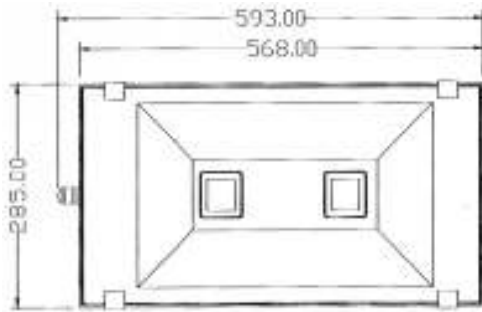

FLOOD LIGHT (80W/100W/120W/140W)

PARAMETER:

- **Type: APP-FL570-01 (80W/100W/120W/140W)**
- **Light source: LED**
- **Power: 80W/100W/120W/140W**
- **Work voltage: AC(85V-265V)/(50-60HZ)**
- **Power factor(PF): >0.9**
- **Light efficiency: 70-100 lm/w**
- **No UV or IR light radiation**
- **Fixture efficiency: >90%**
- **View angle: 130°**
- **Color instruction: >80**
- **Color temperature(CCT): 2600-7000K**
- **Life time: >50,000 hrs**
- **Luminance decrease: keep lighting 1000hours decrease1%**
- **IP grade: IP65**
- **CE certification**
- **Net weight: 11.2kg**
- **Gross weight: 12.5kg**
- **Dimension of the product: 593*285*93mm**
- **Dimension of the external box: 68*33*26cm**
- **Quantity (PCS): 1 pcs in a carton**

STALL NO. 2M-15 168 MALL STA. ELENA ST., BINONDO, MANILA

URL: WWW.LED.PH

EMAIL: APPLED888@YAHOO.COM.PH

PRODUCT DIMENSIONS:

PHOTOMETRIC RESULTS: