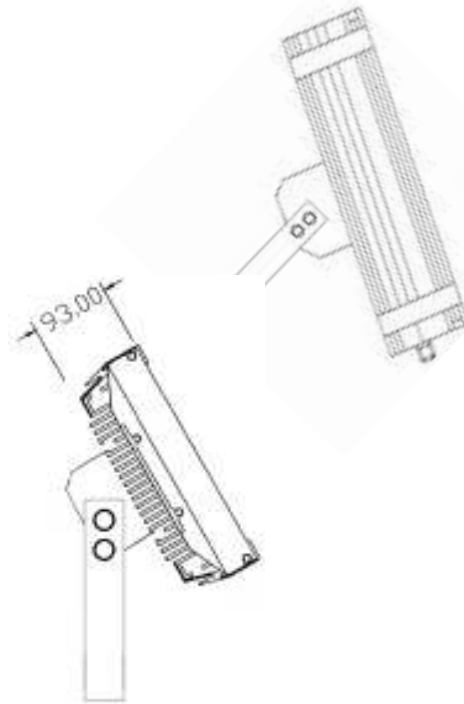

FLOOD LIGHT (80W/100W/120W/140W)

PARAMETER:

- **Type: APP-FL570-01 (80W/100W/120W/140W)**
- **Light source: LED**
- **Power: 80W/100W/120W/140W**
- **Work voltage: AC(85V-265V)/(50-60HZ)**
- **Power factor(PF): >0.9**
- **Light efficiency: 70-100 lm/w**
- **No UV or IR light radiation**
- **Fixture efficiency: >90%**
- **View angle: 130°**
- **Color instruction: >80**
- **Color temperature(CCT): 2600-7000K**
- **Life time: >50,000 hrs**
- **Luminance decrease: keep lighting 1000hours decrease1%**
- **IP grade: IP65**
- **CE certification**
- **Net weight: 11.2kg**
- **Gross weight: 12.5kg**
- **Dimension of the product: 593*285*93mm**
- **Dimension of the external box: 68*33*26cm**
- **Quantity (PCS): 1 pcs in a carton**

STALL NO. 2M-15 168 MALL STA. ELENA ST., BINONDO, MANILA

URL: WWW.LED.PH

EMAIL: APPLED888@YAHOO.COM.PH

PRODUCT DIMENSIONS:

PHOTOMETRIC RESULTS: