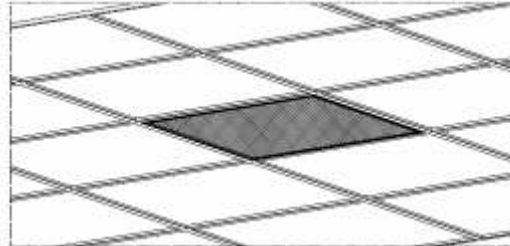

APPLED ELECTRONICS ENTERPRISES CORPORATION

TEL: (02) 2545881 / 6224308 FAX: (02) 2545881 MOBILE: (0917) 8878378 / (0922) 8878374

STALL NO. 2M-15 168 MALL SOLER ST., BINONDO, MANILA, PHILIPPINES 1006

URL: WWW.LED.PH

EMAIL: APPLED888@YAHOO.COM.PH

HOW TO INSTALL

1. Fix the panel light to the ceiling

A. Replace the false ceilings that are identical size as the panel.

- Take off the false ceiling, put in the panel from diagonal

- b. Fix the panel at the right place